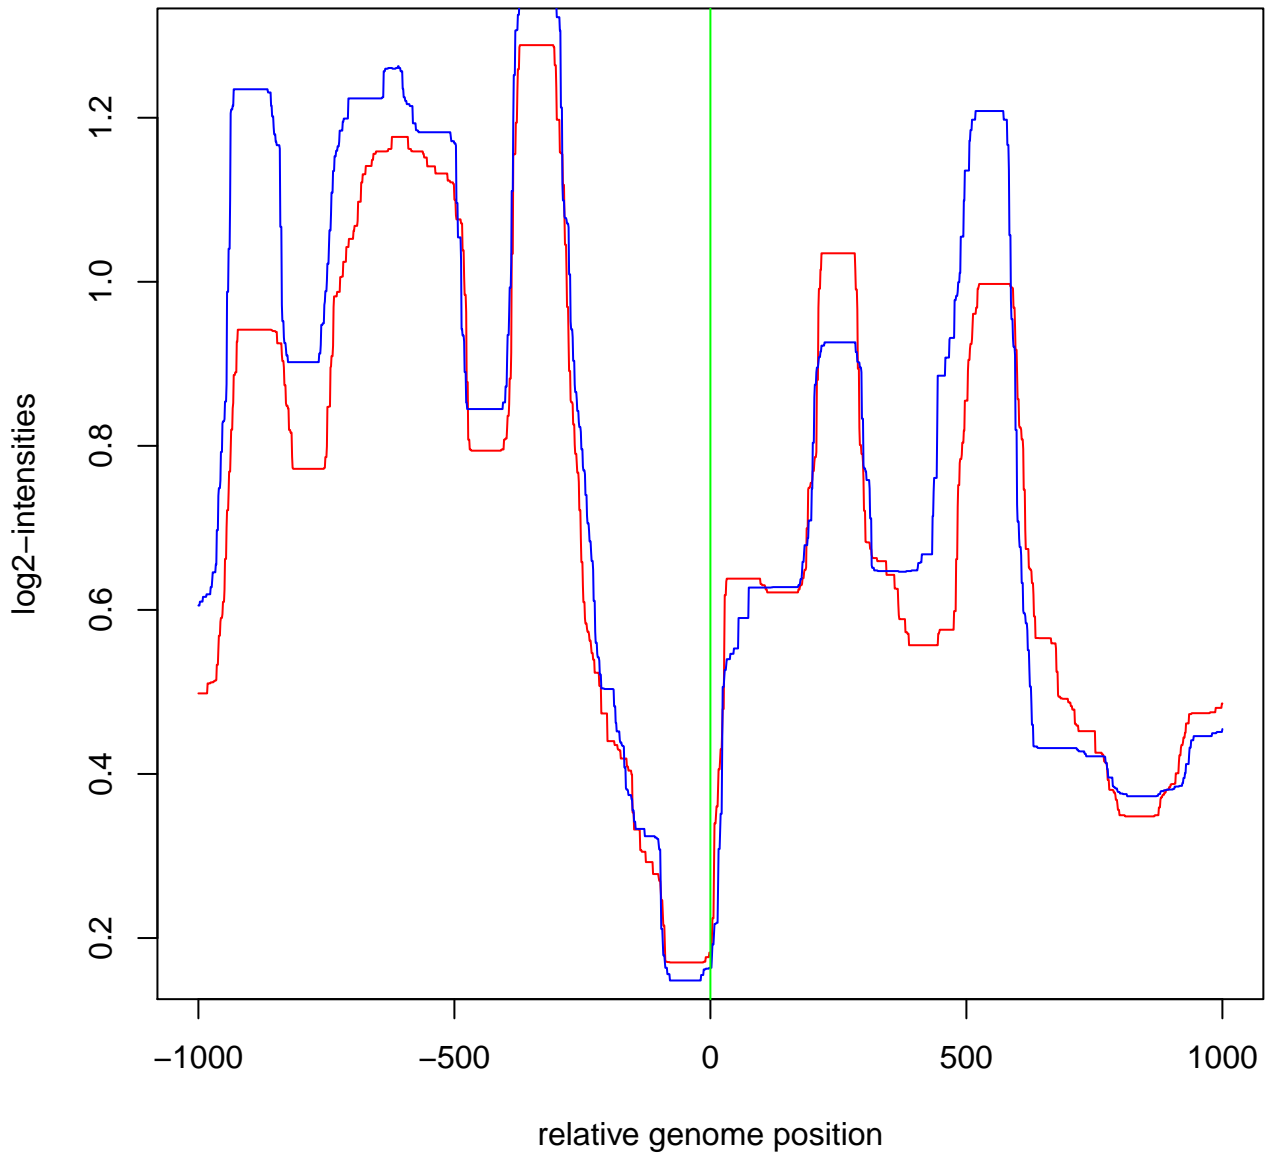

YAL059W (chr 1+, 36510..37148, 638bp)

YBR158W (chr 2+, 556543..558192, 1649bp)

YBR189W (chr 2+, 604503..605503, 1000bp)

YBR268W (chr 2+, 741294..741611, 317bp)

YCR075W-A (chr 3+, 248972..249199, 227bp)

YDL166C (chr 4-, 164043..163450, -593bp)

YDR016C (chr 4-, 478755..478471, -284bp)

YDR064W (chr 4+, 579456..580450, 994bp)

YDR139C (chr 4-, 733921..733615, -306bp)

YDR320C-A (chr 4-, 1108495..1108277, -218bp)

YDR399W (chr 4+, 1270060..1270725, 665bp)