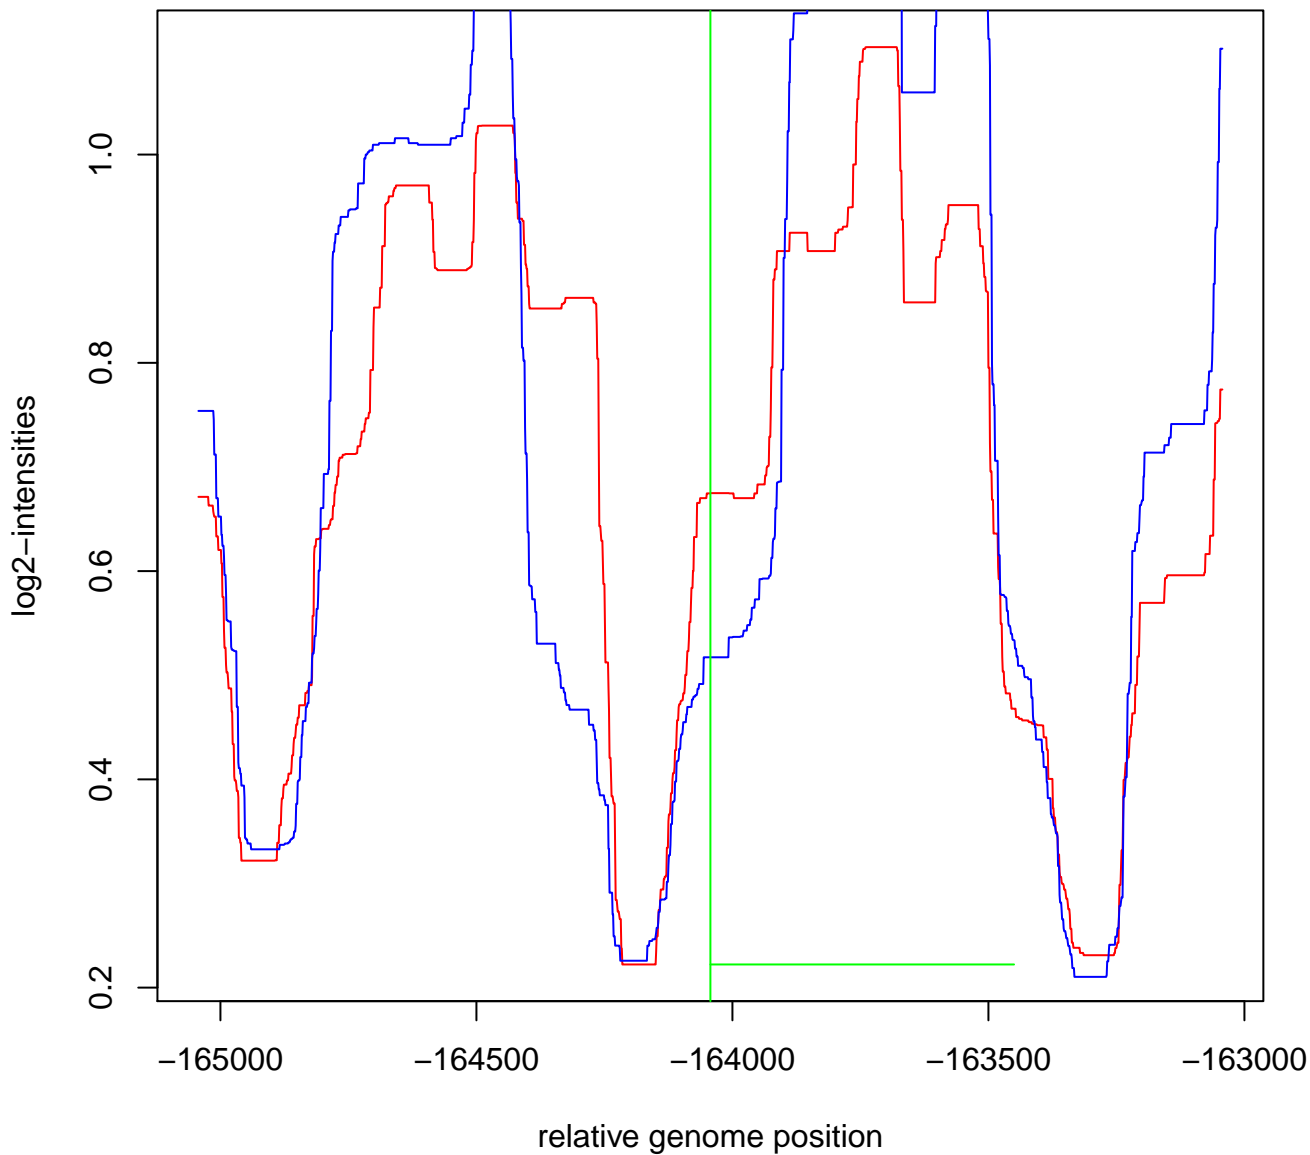

YAL059W (chr 1+, 36510..37148, 638bp)

YBR158W (chr 2+, 556543..558192, 1649bp)

YBR189W (chr 2+, 604503..605503, 1000bp)

YBR268W (chr 2+, 741294..741611, 317bp)

YCR075W-A (chr 3+, 248972..249199, 227bp)

YDL166C (chr 4-, 164043..163450, -593bp)

YDR016C (chr 4-, 478755..478471, -284bp)

YDR064W (chr 4+, 579456..580450, 994bp)

YDR139C (chr 4-, 733921..733615, -306bp)

YDR320C-A (chr 4-, 1108495..1108277, -218bp)

YDR399W (chr 4+, 1270060..1270725, 665bp)