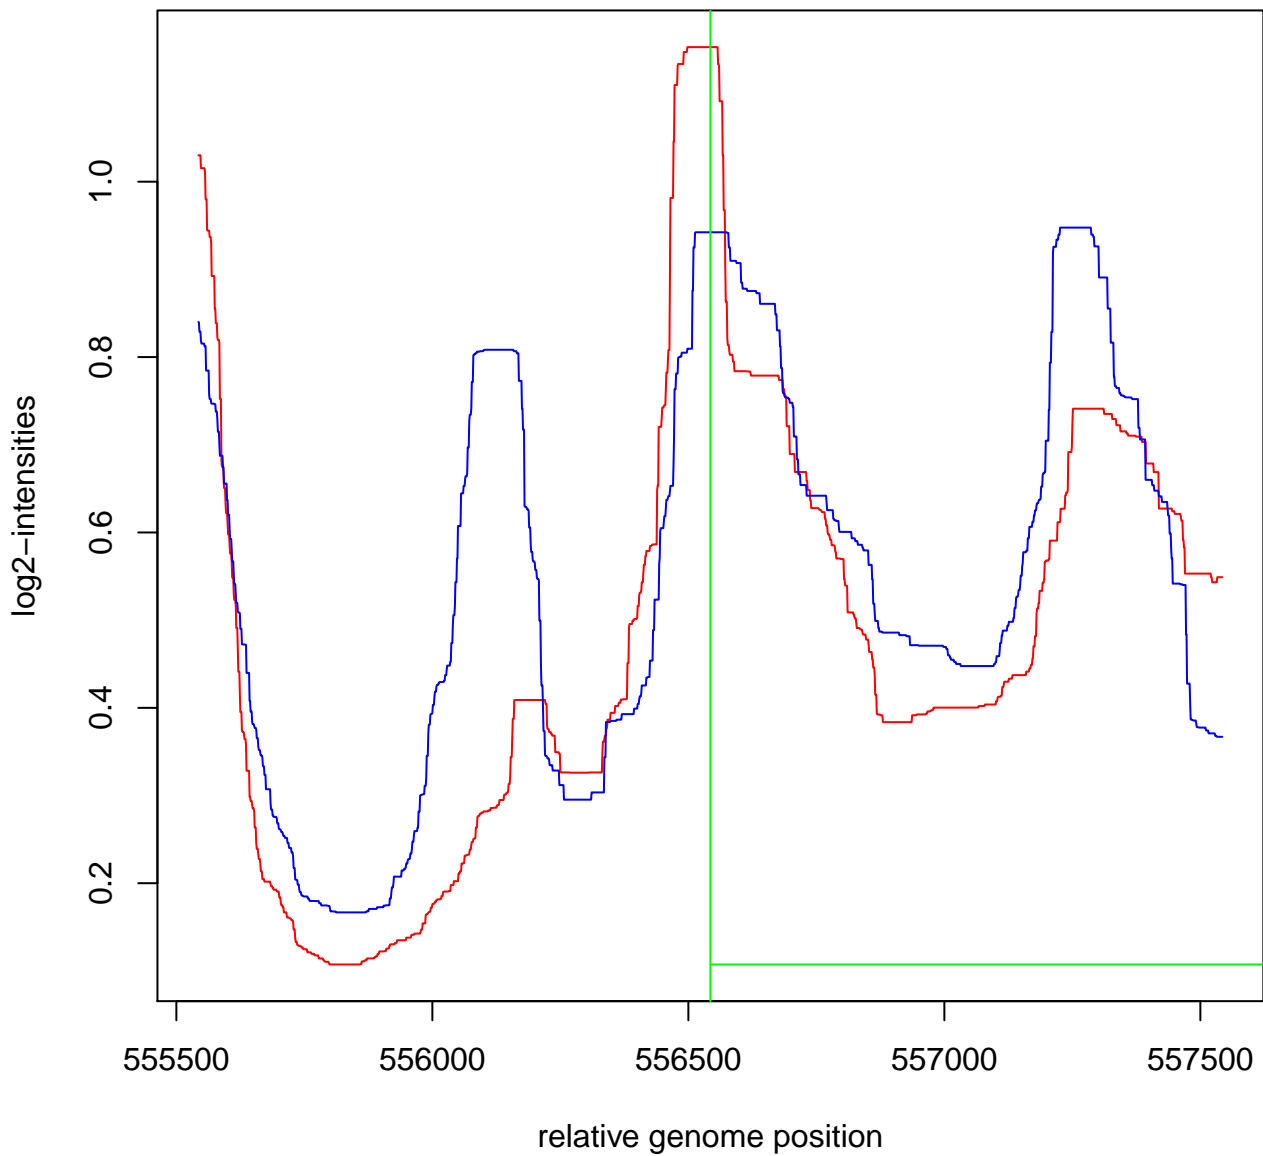

YAL059W (chr 1+, 36510..37148, 638bp)

YBR158W (chr 2+, 556543..558192, 1649bp)

YBR189W (chr 2+, 604503..605503, 1000bp)

YBR268W (chr 2+, 741294..741611, 317bp)

YCR075W-A (chr 3+, 248972..249199, 227bp)

YDL166C (chr 4-, 164043..163450, -593bp)

YDR016C (chr 4-, 478755..478471, -284bp)

YDR064W (chr 4+, 579456..580450, 994bp)

YDR139C (chr 4-, 733921..733615, -306bp)

YDR320C-A (chr 4-, 1108495..1108277, -218bp)

YDR399W (chr 4+, 1270060..1270725, 665bp)