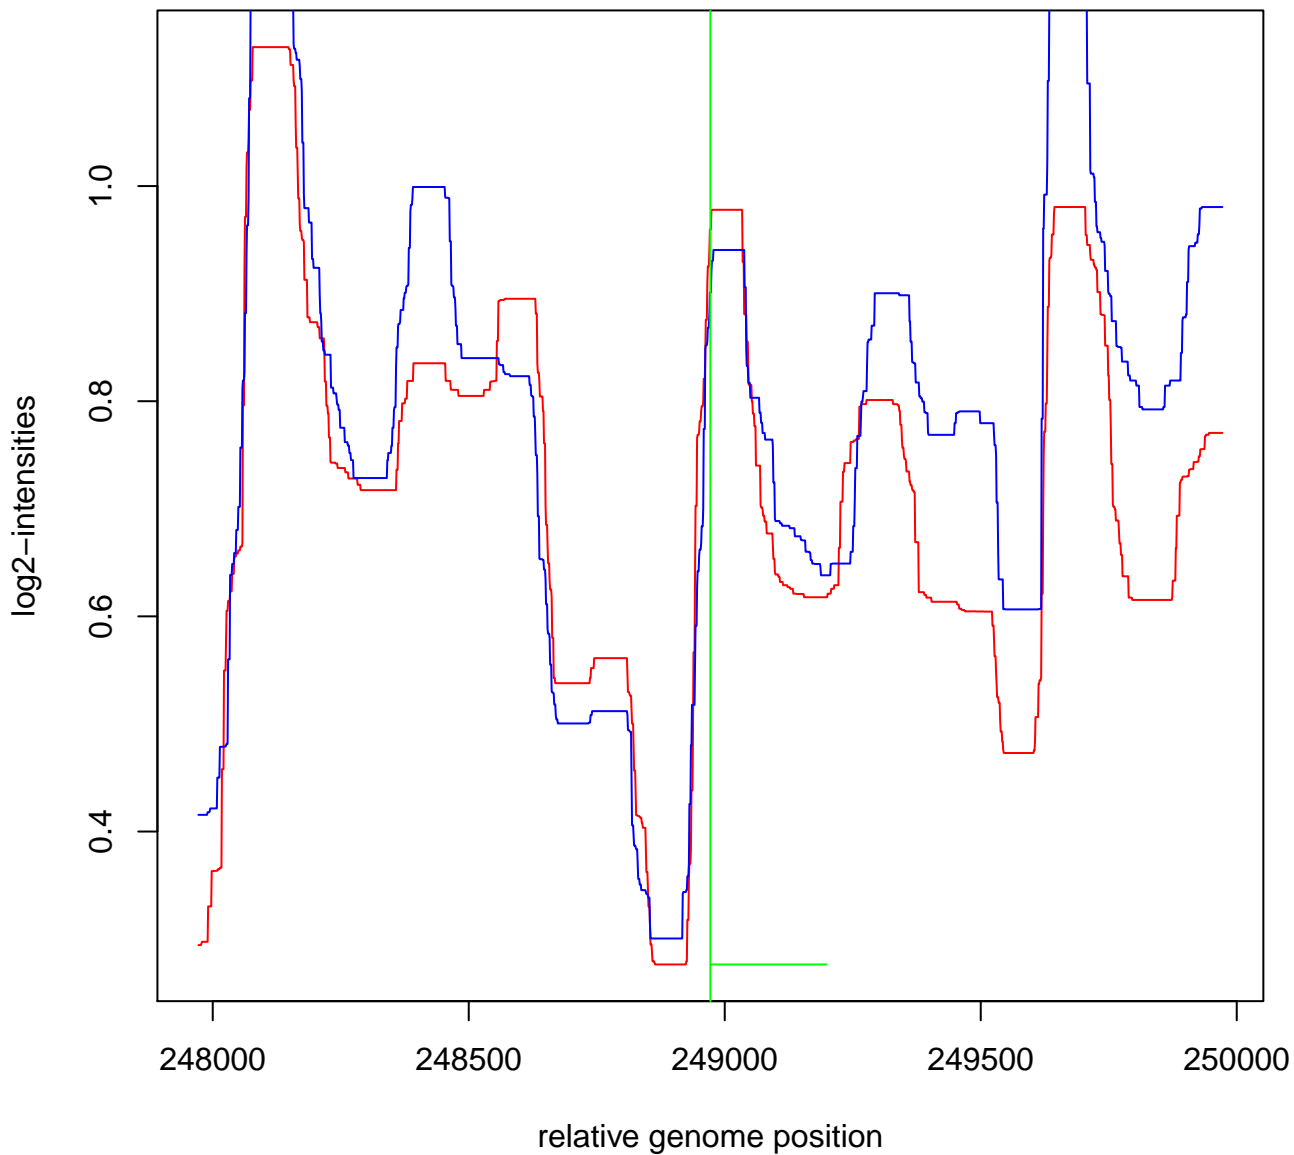

YAL059W (chr 1+, 36510..37148, 638bp)

YBR158W (chr 2+, 556543..558192, 1649bp)

YBR189W (chr 2+, 604503..605503, 1000bp)

YBR268W (chr 2+, 741294..741611, 317bp)

YCR075W-A (chr 3+, 248972..249199, 227bp)

YDL166C (chr 4-, 164043..163450, -593bp)

YDR016C (chr 4-, 478755..478471, -284bp)

YDR064W (chr 4+, 579456..580450, 994bp)

YDR139C (chr 4-, 733921..733615, -306bp)

YDR320C-A (chr 4-, 1108495..1108277, -218bp)

YDR399W (chr 4+, 1270060..1270725, 665bp)