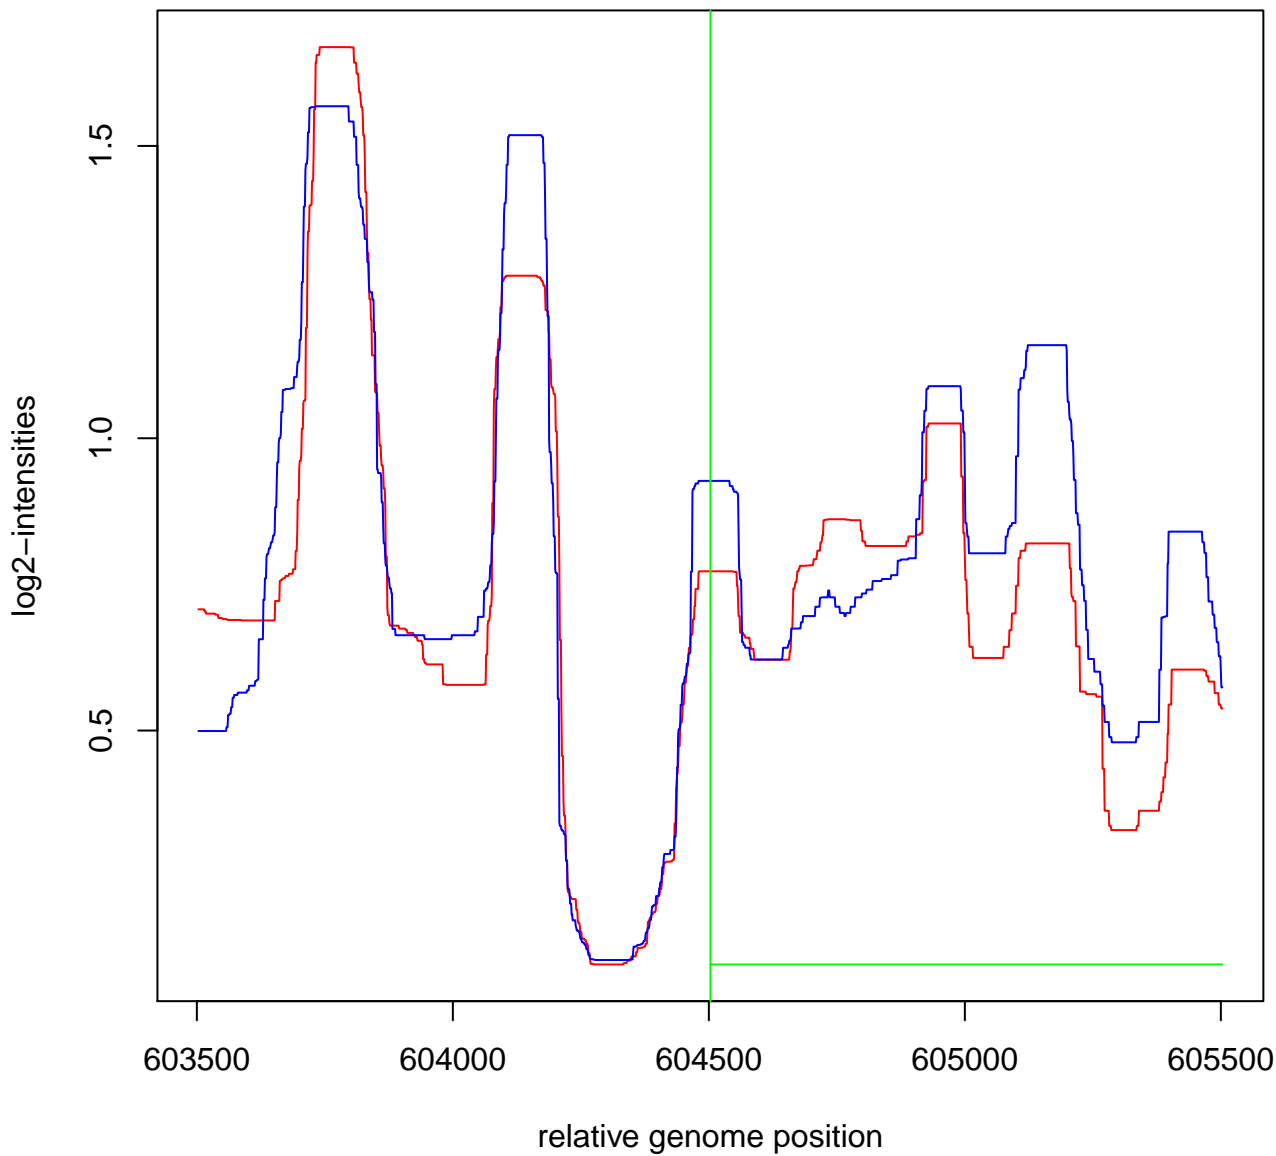

YAL059W (chr 1+, 36510..37148, 638bp)

YBR158W (chr 2+, 556543..558192, 1649bp)

YBR189W (chr 2+, 604503..605503, 1000bp)

YBR268W (chr 2+, 741294..741611, 317bp)

YCR075W-A (chr 3+, 248972..249199, 227bp)

YDL166C (chr 4-, 164043..163450, -593bp)

YDR016C (chr 4-, 478755..478471, -284bp)

YDR064W (chr 4+, 579456..580450, 994bp)

YDR139C (chr 4-, 733921..733615, -306bp)

YDR320C-A (chr 4-, 1108495..1108277, -218bp)

YDR399W (chr 4+, 1270060..1270725, 665bp)