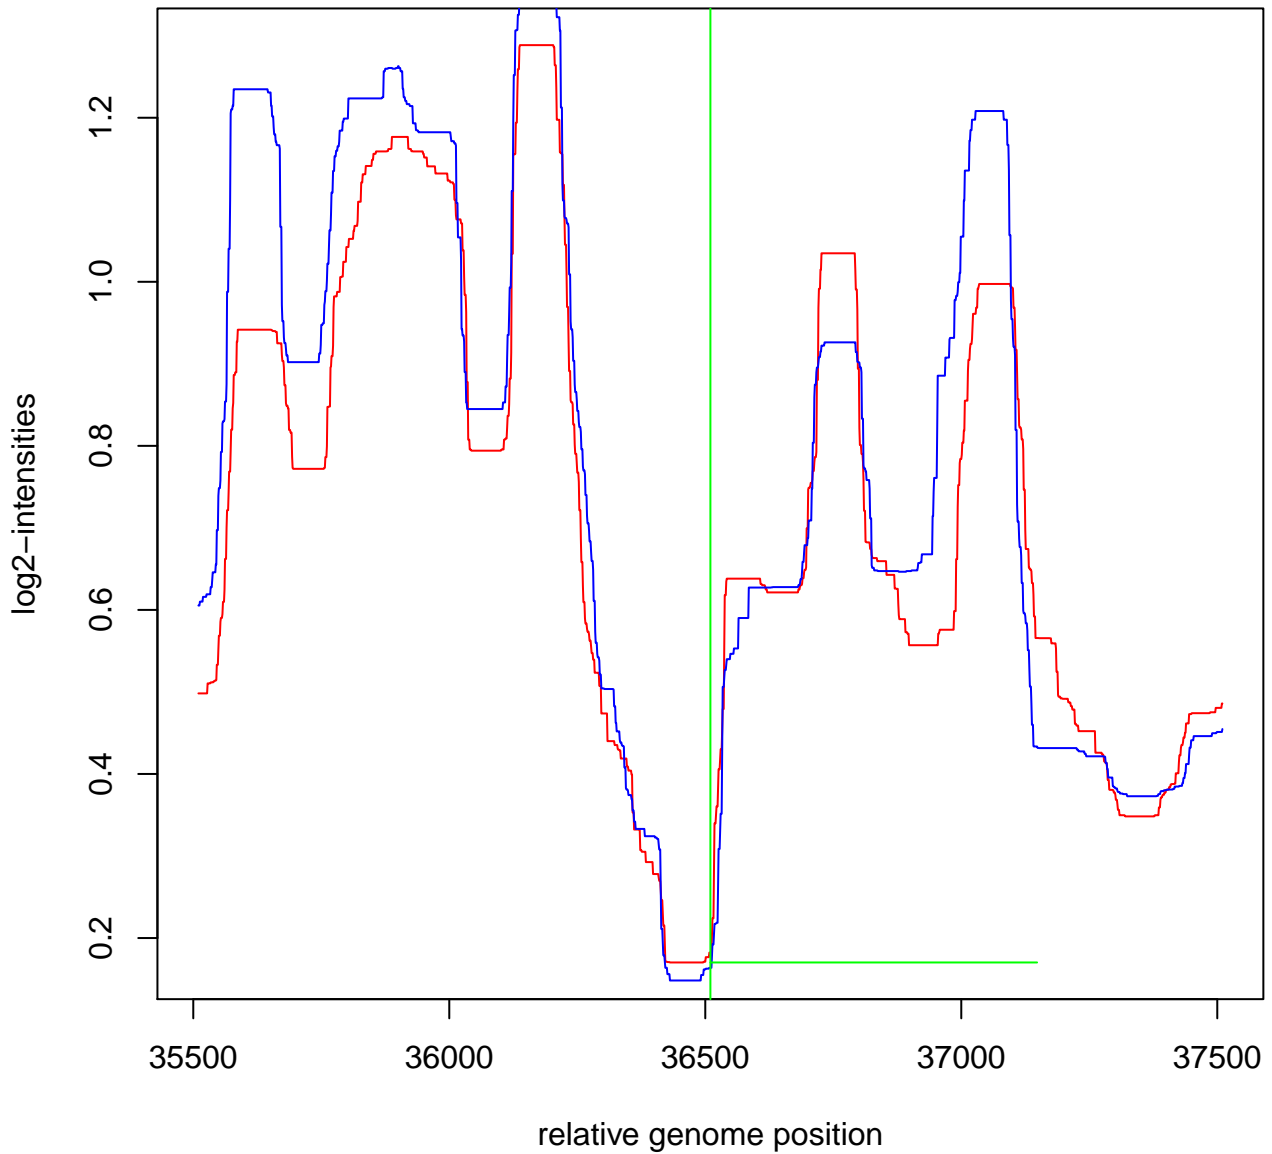

YAL059W (chr 1+, 36510..37148, 638bp)

YBR158W (chr 2+, 556543..558192, 1649bp)

YBR189W (chr 2+, 604503..605503, 1000bp)

YBR268W (chr 2+, 741294..741611, 317bp)

YCR075W-A (chr 3+, 248972..249199, 227bp)

YDL166C (chr 4-, 164043..163450, -593bp)

YDR016C (chr 4-, 478755..478471, -284bp)

YDR064W (chr 4+, 579456..580450, 994bp)

YDR139C (chr 4-, 733921..733615, -306bp)

YDR320C-A (chr 4-, 1108495..1108277, -218bp)

YDR399W (chr 4+, 1270060..1270725, 665bp)