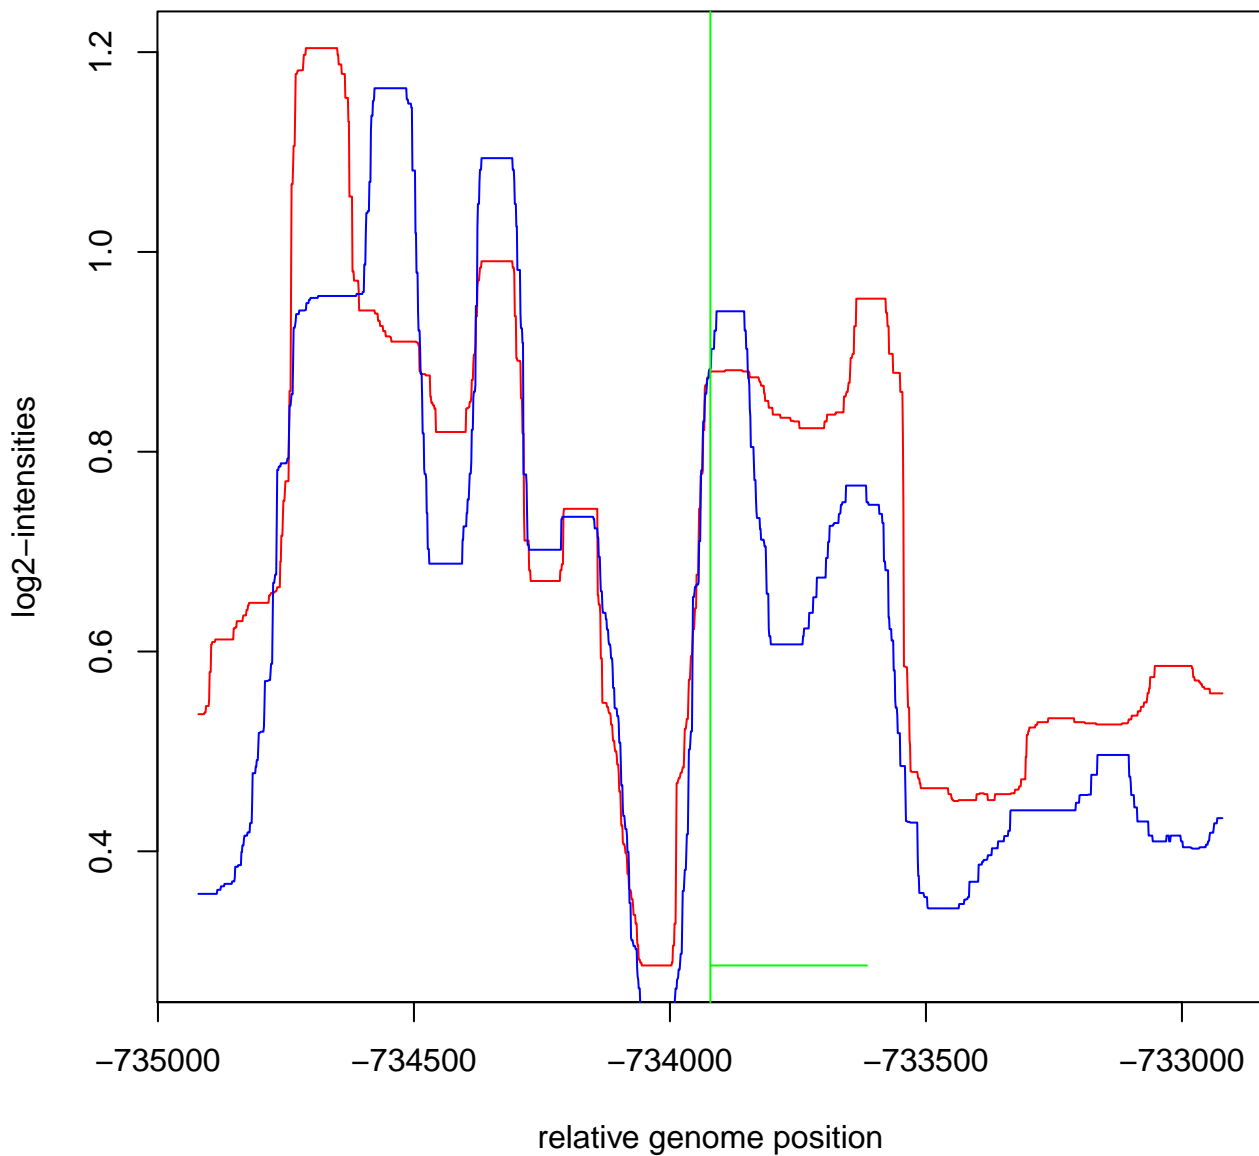

YAL059W (chr 1+, 36510..37148, 638bp)

YBR158W (chr 2+, 556543..558192, 1649bp)

YBR189W (chr 2+, 604503..605503, 1000bp)

YBR268W (chr 2+, 741294..741611, 317bp)

YCR075W-A (chr 3+, 248972..249199, 227bp)

YDL166C (chr 4-, 164043..163450, -593bp)

YDR016C (chr 4-, 478755..478471, -284bp)

YDR064W (chr 4+, 579456..580450, 994bp)

YDR139C (chr 4-, 733921..733615, -306bp)

YDR320C-A (chr 4-, 1108495..1108277, -218bp)

YDR399W (chr 4+, 1270060..1270725, 665bp)